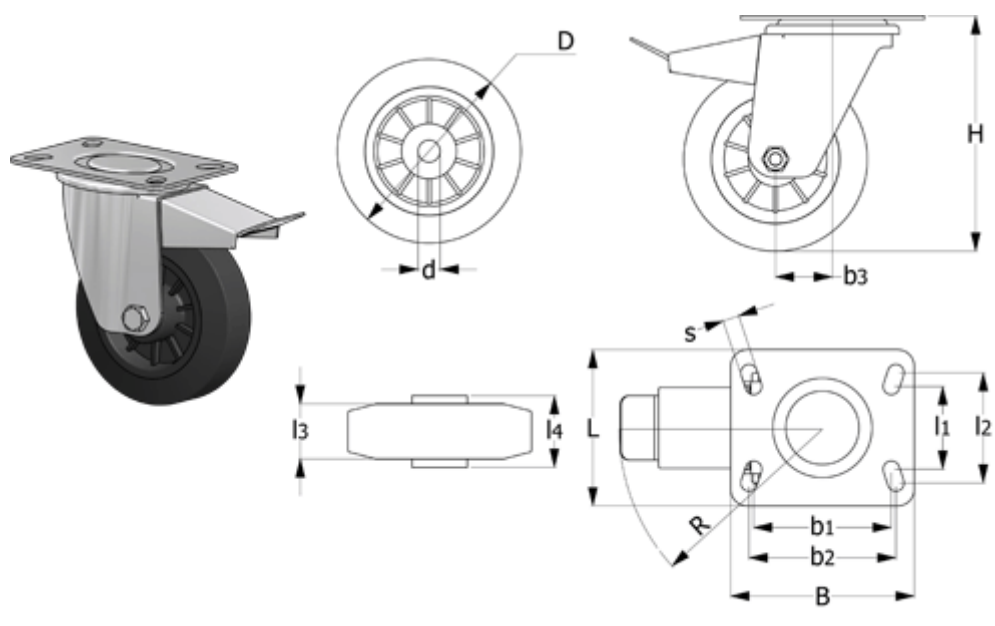

Article number: 2314449621
 Description: E+G rubber wheel 449621
 RE.E2-200-SBF turning plate w/brake

Measures

| | | | |
|------------------|----------|----------|-------------------------------|
| B | = 140 | g = 3000 | Rolling resistance (N) = 1400 |
| b1 | = 105 | H = 240 | s = 11 |
| b2 | = 105 | L = 110 | Type = RE.E2-200-SBF |
| b3 | = 56 | l1 = 73 | |
| Code | = 449621 | l2 = 87 | |
| D | = 200 | l3 = 50 | |
| d | = 20 | l4 = 59 | |
| Dynamic load (N) | = 2250 | R = 156 | |